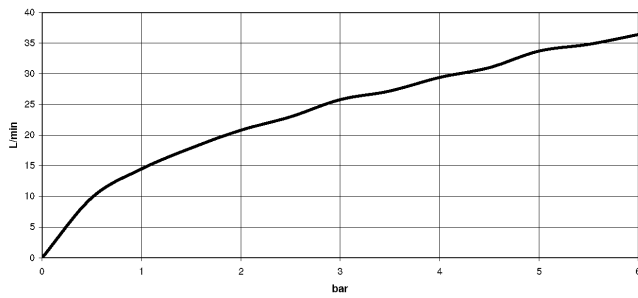

Shower thermostat for wall mounting - Chrome

IMO

34 442 979

- slide-on rosettes Ø 70 mm
- gauge 150 mm - 13 mm
- 3/8" shower outlet
- with volume control

Intrinsic protection against back flow.

Fits: IMO, LULU, MEM, TARA, LISSÉ, VAIA, META

34 442 979

mm [inches]

Flow rate chart

Certificates

DVGW_DW-
6509DN0123.

LGA_29986.

WRAS_2204005.

Belgaqua_21-032-
27_5.