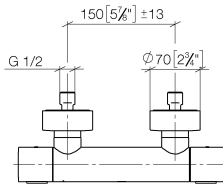

Shower thermostat for wall mounting - Chrome

IMO

34 442 979

- slide-on rosettes Ø 70 mm
- gauge 150 mm - 13 mm
- 3/8" shower outlet
- with volume control

Intrinsic protection against back flow.

Fits: IMO, LULU, MEM, TARA, LISSÉ, VAIA, META

34 442 979

mm [inches]

Flow rate chart

Certificates

DVGW_DW-
6509DN0123.

LGA_29986.

WRAS_2204005.

Belgaqua_21-032-
27_5.