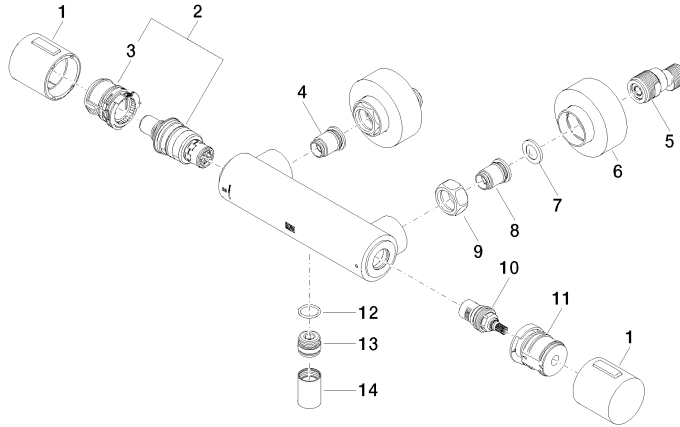

Shower thermostat for wall mounting - Chrome

IMO

34 442 979

- slide-on rosettes Ø 70 mm
- gauge 150 mm - 13 mm
- 3/8" shower outlet
- with volume control

Intrinsic protection against back flow.

Fits: IMO, LULU, MEM, TARA, LISSÉ, VAIA, META

34 442 979

mm [inches]

Flow rate chart

Certificates

DVGW_DW-
6509DN0123.

LGA_29986.

WRAS_2204005.

Belgaqua_21-032-
27_5.

34 442 979

Parts for other finishes can be found here: [Brushed](#)
[Platinum](#)

Spare parts list

No.	Item Number	Name	Quantity used	Delivery time
1	90 17 33 015 00-00	handle	1	10
2	90 15 02 070 00 90	cartridge	1	2
3	90 30 40 010 00 90	regulator	1	2
4	04 31 20 530 00 90	insert	1	2
5	04 11 04 030 00 90	connection	2	2
6	90 31 20 512 00-00	rosette	2	2
7	09 29 30 050 90	sieve	2	2
8	04 31 20 540 00 90	insert	1	2
9	09 24 77 008-00	nut	2	10
10	90 90 03 236 00 90	top	1	2
11	90 30 40 017 00 90	base	1	2
12	90 14 10 010 00 90	seal	1	2
13	09 31 20 511-00	nipple	1	10
14	90 21 02 069 00-00	cover	1	10