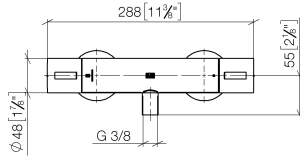

Shower thermostat for wall mounting - Chrome

IMO

34 442 979

- slide-on rosettes Ø 70 mm
- gauge 150 mm - 13 mm
- 3/8" shower outlet
- with volume control

Intrinsic protection against back flow.

Fits: IMO, LULU, MEM, TARA, LISSÉ, VAIA, META

34 442 979

mm [inches]

Flow rate chart

Certificates

DVGW_DW-
6509DN0123.

LGA_29986.

WRAS_2204005.

Belgaqua_21-032-
27_5.